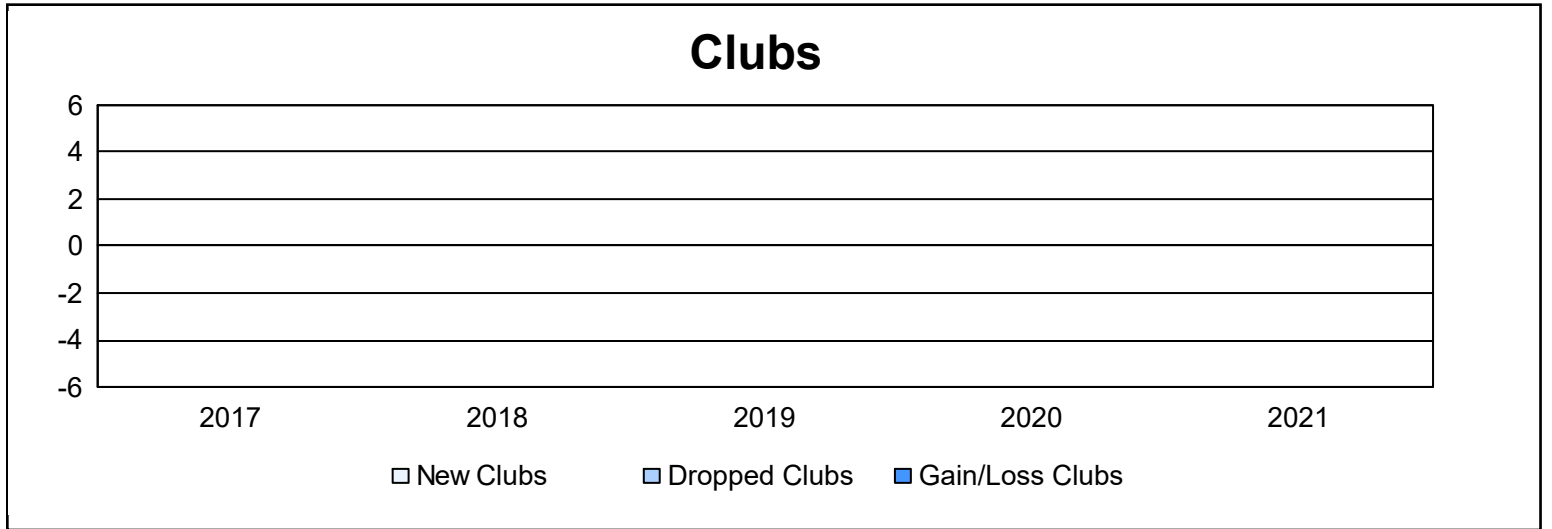

Year	New Clubs	Dropped Clubs	Gain/Loss Clubs	New Members	Charter Members	Reinstate Members	Transfer Members	Total Member Added	Total Members Dropped	Gain/Loss Members
2016-2017	0	0	0	100	0	5	3	108	119	-11
2017-2018	0	0	0	110	0	1	4	115	121	-6
2018-2019	0	0	0	80	0	2	5	87	148	-61
2019-2020	0	0	0	125	0	1	5	131	114	17
2020-2021	0	0	0	55	0	5	6	66	96	-30
<b>Average</b>	<b>0</b>	<b>0</b>	<b>0</b>	<b>94</b>	<b>0</b>	<b>3</b>	<b>5</b>	<b>101</b>	<b>120</b>	<b>-18</b>

### Membership Composition June 2021 Cumulative