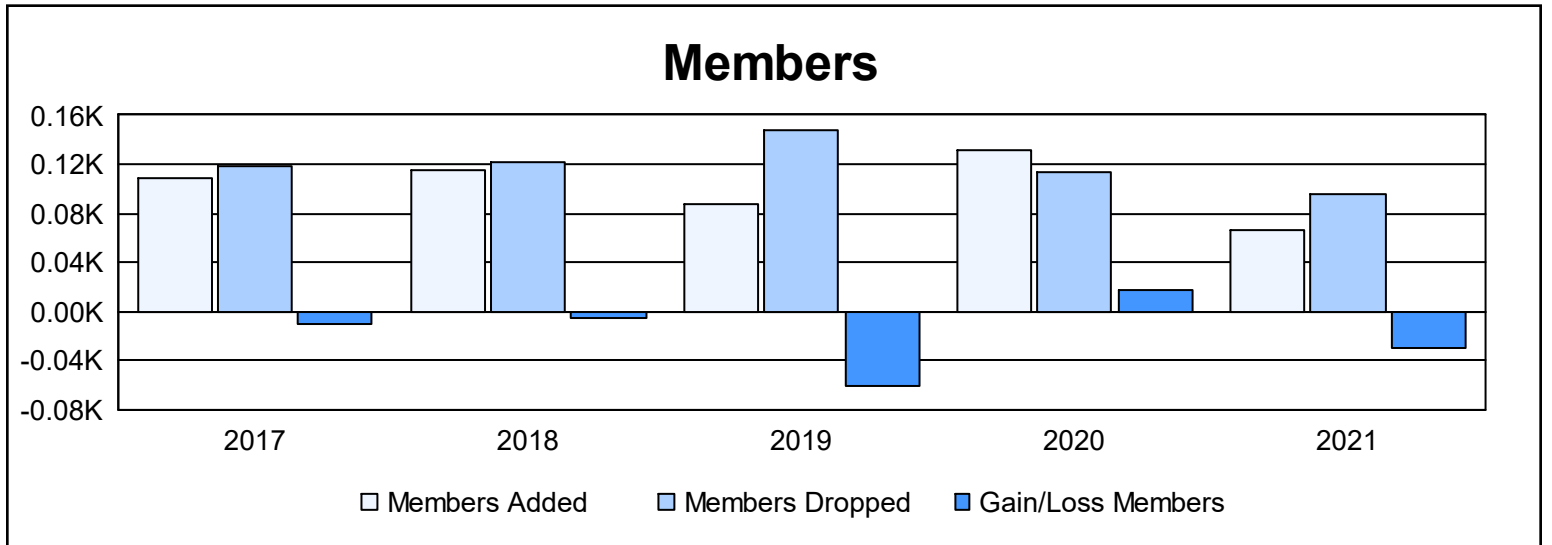

Year	New Clubs	Dropped Clubs	Gain/Loss Clubs	New Members	Charter Members	Reinstate Members	Transfer Members	Total Member Added	Total Members Dropped	Gain/Loss Members
2016-2017	0	0	0	100	0	5	3	108	119	-11
2017-2018	0	0	0	110	0	1	4	115	121	-6
2018-2019	0	0	0	80	0	2	5	87	148	-61
2019-2020	0	0	0	125	0	1	5	131	114	17
2020-2021	0	0	0	55	0	5	6	66	96	-30
<b>Average</b>	<b>0</b>	<b>0</b>	<b>0</b>	<b>94</b>	<b>0</b>	<b>3</b>	<b>5</b>	<b>101</b>	<b>120</b>	<b>-18</b>

### Membership Composition June 2021 Cumulative