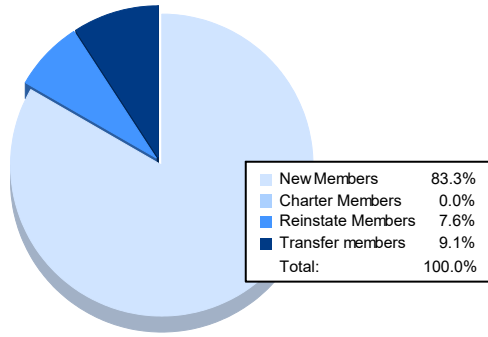

Year	New Clubs	Dropped Clubs	Gain/Loss Clubs	New Members	Charter Members	Reinstate Members	Transfer Members	Total Member Added	Total Members Dropped	Gain/Loss Members
2016-2017	0	0	0	100	0	5	3	108	119	-11
2017-2018	0	0	0	110	0	1	4	115	121	-6
2018-2019	0	0	0	80	0	2	5	87	148	-61
2019-2020	0	0	0	125	0	1	5	131	114	17
2020-2021	0	0	0	55	0	5	6	66	96	-30
<b>Average</b>	<b>0</b>	<b>0</b>	<b>0</b>	<b>94</b>	<b>0</b>	<b>3</b>	<b>5</b>	<b>101</b>	<b>120</b>	<b>-18</b>

### Membership Composition June 2021 Cumulative